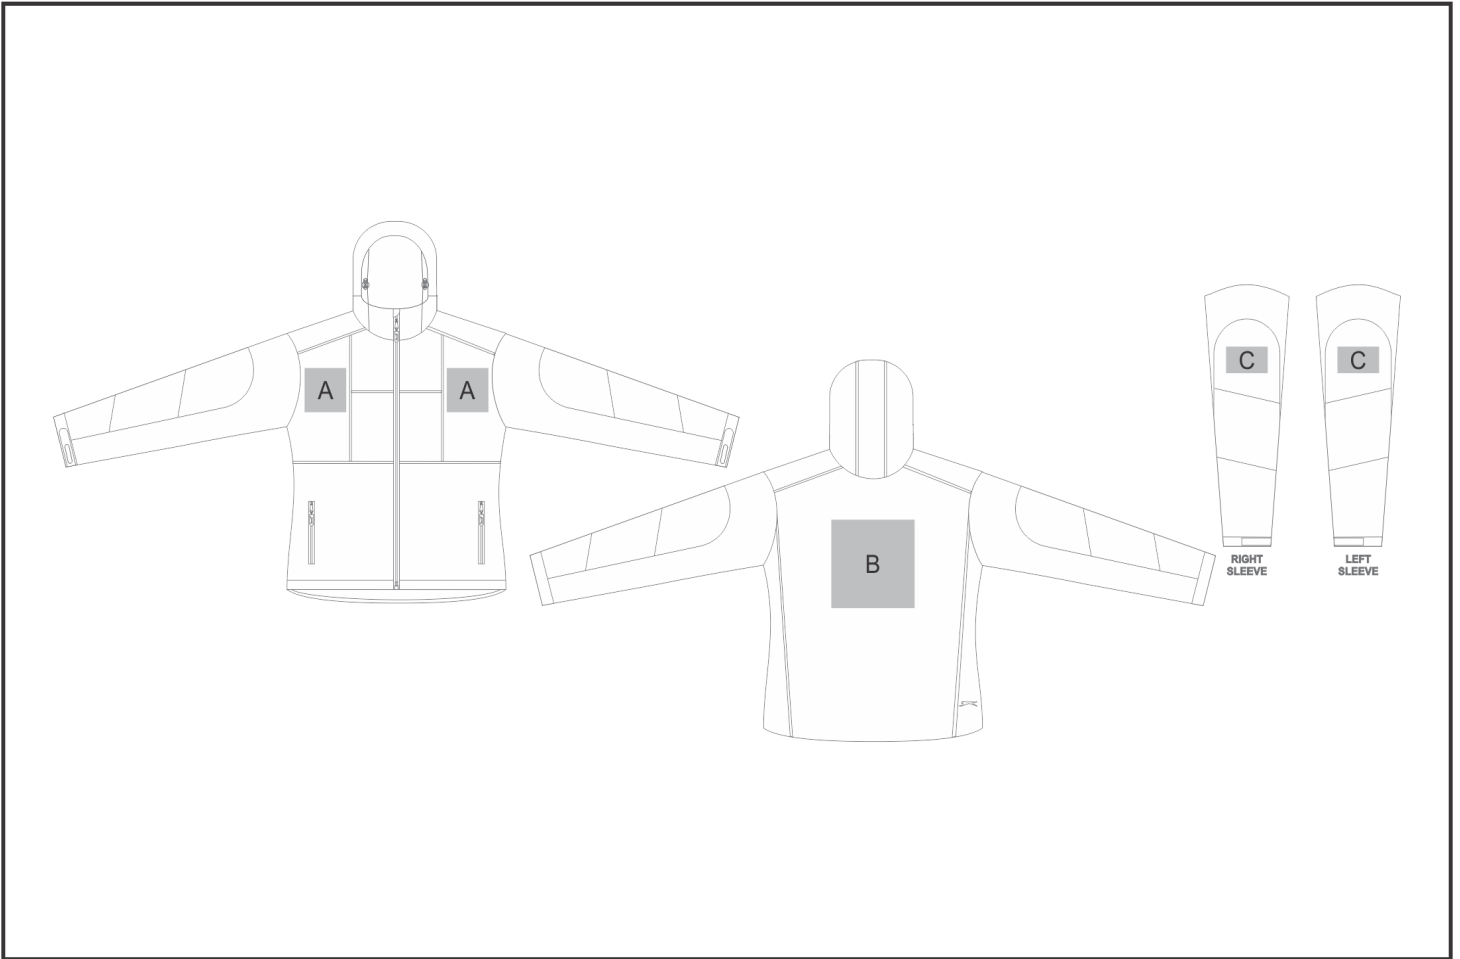

JC-SL-133-A

Ladies Nexus Softshell Jacket

Need to know:

- Includes 1-Position Embroidery (setup fees apply)
- **EMB Inclusive Parameters:** Left/Right Chest or Back = 100mm x 100mm
- No Laser on Black Items
- Laser colour: Tonal

Branding Options:

Position	Branding Method (Branding Code)	No. of Colours	Dimension
A	Embroidery (EM-CLOTHING)	N/A	80mm wide x 40mm high
A	Laser Engraving (LG)	N/A	100mm wide x 80mm high
A	Digital Transfer Clothing A6 (DTC-A6)	Full Colour	100mm wide x 100mm high
A	Silicone (STP-A)	N/A	30mm wide x 30mm high
A	Silicone (STP-B)	N/A	50mm wide x 50mm high
A	Silicone (STP-C)	N/A	80mm wide x 80mm high

B	Embroidery (EM-CLOTHING)	N/A	200mm wide x 200mm high
B	Laser Engraving (LG)	N/A	200mm wide x 200mm high
B	Digital Transfer Clothing A6 (DTC-A6)	Full Colour	105mm wide x 148mm high
B	Digital Transfer Clothing A5 (DTC-A5)	Full Colour	200mm wide x 148mm high
B	Silicone (STP-A)	N/A	30mm wide x 30mm high
B	Silicone (STP-B)	N/A	50mm wide x 50mm high
B	Silicone (STP-C)	N/A	80mm wide x 80mm high
B	Silicone (STP-D)	N/A	120mm wide x 40mm high

C	Embroidery (EM-CLOTHING)	N/A	80mm wide x 60mm high
C	Laser Engraving (LG)	N/A	100mm wide x 60mm high
C	Silicone (STP-A)	N/A	30mm wide x 30mm high
C	Silicone (STP-B)	N/A	50mm wide x 50mm high